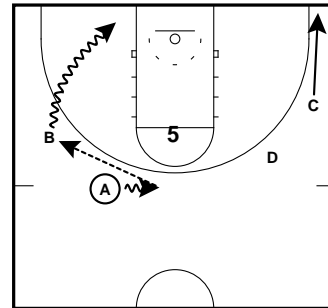

5 Iso
Oregon

B passes to A and cuts through to the weakside. C cuts through to the ballside corner on A's pass.

5 Iso
Oregon

A passes to 5 for an iso.

Brush
Oregon

On B's pass to A, 5 cuts to the corner.

Brush
Oregon

B sets a brush screen for A's middle drive.

Gaps (Oregon)
Oregon

On B's pass to A, B cuts away to the weakside. C, D and 5 cut to the left side of the floor.

Gaps (Oregon)
Oregon

A drives it to the middle of the floor into the double gap created by the off-ball cuts.

Spread Offense Isolation Series

Gaps (Creighton)
Creighton

On B's pass to A, B cuts away to the weakside. C, D and 5 cut to the left side of the floor.

Gaps (Creighton)
Creighton

As A drives it to the middle, C screens in for D. A can look to score it at the rim or throw it back to D.

Throwback
Stephen F Austin

B/A dribble flip. Weakside exchange by C and D.

Throwback
Stephen F Austin

A throws back to B for a baseline drive.

Clear
Oregon

On B's pass to A, C cuts to the left corner and 5 flattens out to the left short corner.