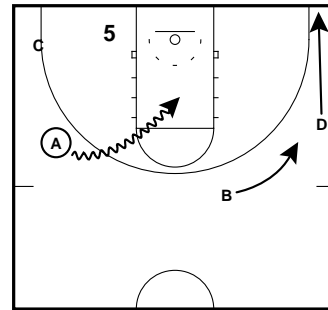

Clear
Oregon