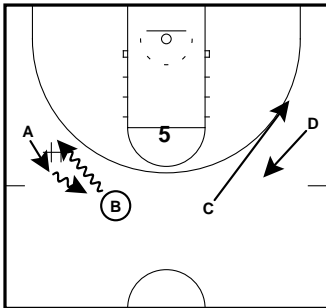

5 Iso
Oregon

B passes to A and cuts through to the weakside. C cuts through to the ballside corner on A's pass.

5 Iso
Oregon

A passes to 5 for an iso.

Brush
Oregon

On B's pass to A, 5 cuts to the corner.

Brush
Oregon

B sets a brush screen for A's middle drive.

Gaps (Oregon)
Oregon

On B's pass to A, B cuts away to the weakside. C, D and 5 cut to the left side of the floor.

Gaps (Oregon)
Oregon

A drives it to the middle of the floor into the double gap created by the off-ball cuts.

Spread Offense Isolation Series

Gaps (Creighton)
Creighton

On B's pass to A, B cuts away to the weakside. C, D and 5 cut to the left side of the floor.

Gaps (Creighton)
Creighton

As A drives it to the middle, C screens in for D. A can look to score it at the rim or throw it back to D.

Throwback
Stephen F Austin

B/A dribble flip. Weakside exchange by C and D.

Throwback
Stephen F Austin

A throws back to B for a baseline drive.

Clear
Oregon

On B's pass to A, C cuts to the left corner and 5 flattens out to the left short corner.