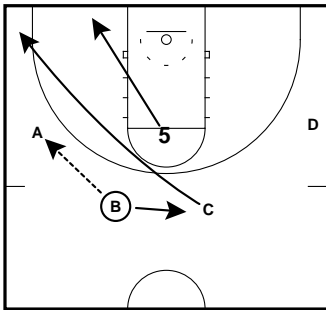

5 Iso
Oregon

B passes to A and cuts through to the weakside. C cuts through to the ballside corner on A's pass.

5 Iso
Oregon

A passes to 5 for an iso.

Brush
Oregon

On B's pass to A, 5 cuts to the corner.

Brush
Oregon

B sets a brush screen for A's middle drive.

Gaps (Oregon)
Oregon

On B's pass to A, B cuts away to the weakside. C, D and 5 cut to the left side of the floor.

Gaps (Oregon)
Oregon

A drives it to the middle of the floor into the double gap created by the off-ball cuts.

Spread Offense Isolation Series

Gaps (Creighton)
Creighton

On B's pass to A, B cuts away to the weakside. C, D and 5 cut to the left side of the floor.

Gaps (Creighton)
Creighton

As A drives it to the middle, C screens in for D. A can look to score it at the rim or throw it back to D.

Throwback
Stephen F Austin

B/A dribble flip. Weakside exchange by C and D.

Throwback
Stephen F Austin

A throws back to B for a baseline drive.

Clear
Oregon

On B's pass to A, C cuts to the left corner and 5 flattens out to the left short corner.